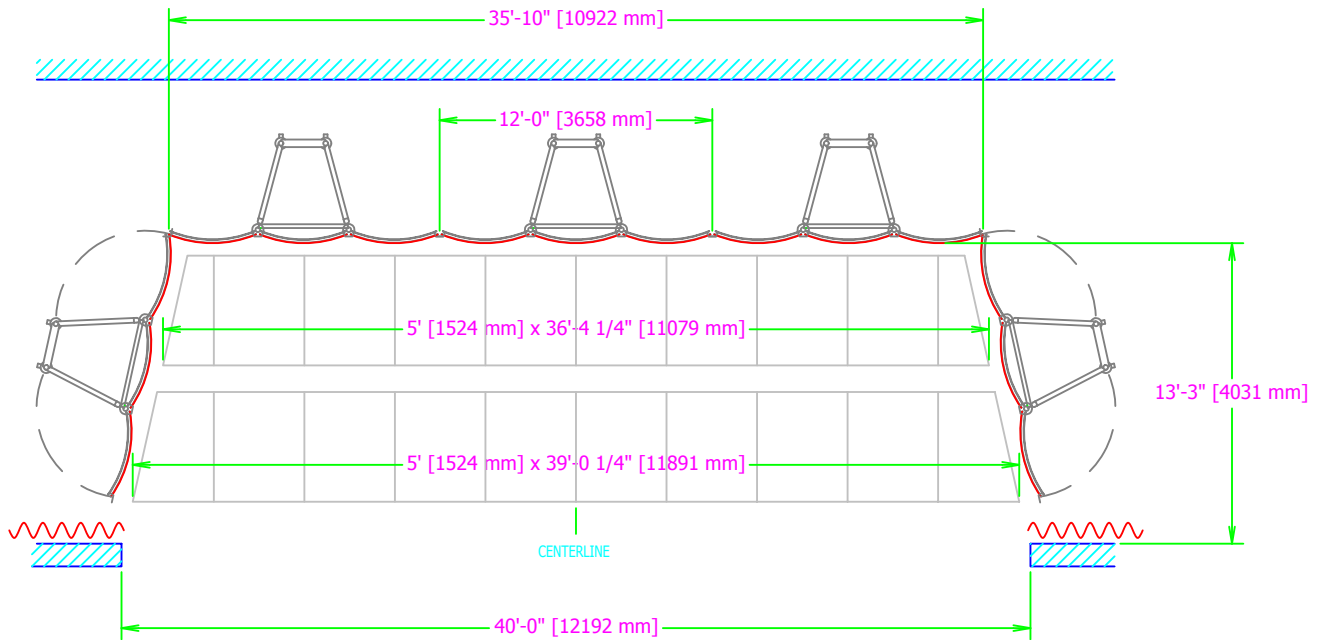

WENGER DIVA SHELL - PLAN I

PLAN

SECTION THRU CENTERLINE

NOTE: RIGGING OR ELECTRICAL MODIFICATIONS ARE NOT INCLUDED. PANEL AND TRIM ARE PAINTED. WOOD VENEER AND PLASTIC LAMINATE FINISHES ARE AVAILABLE AT AN ADDITIONAL COST. PLEASE CALL YOUR WENGER REPRESENTATIVE FOR ASSISTANCE.