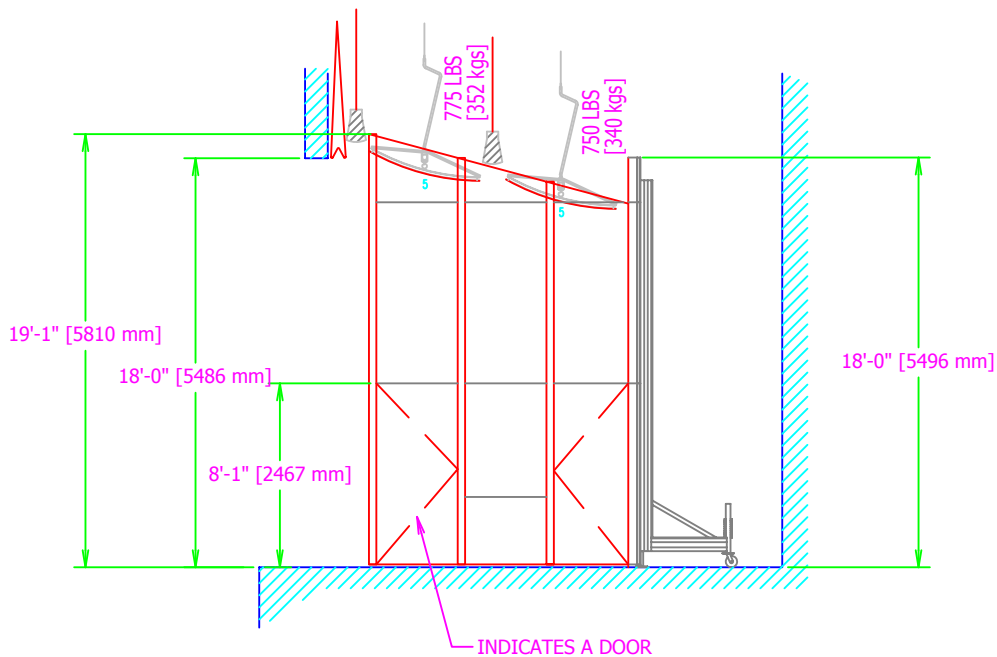

WENGER DIVA SHELL - PLAN I

PLAN

SECTION THRU CENTERLINE

NOTE: RIGGING OR ELECTRICAL MODIFICATIONS ARE NOT INCLUDED. PANEL AND TRIM ARE PAINTED. WOOD VENEER AND PLASTIC LAMINATE FINISHES ARE AVAILABLE AT AN ADDITIONAL COST. PLEASE CALL YOUR WENGER REPRESENTATIVE FOR ASSISTANCE.