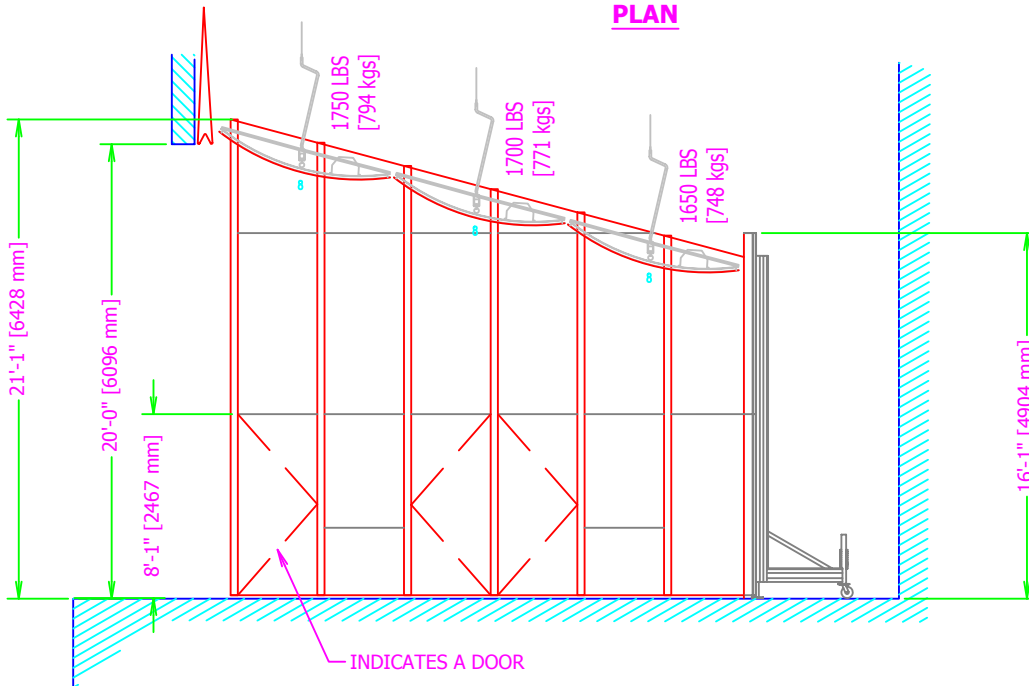

WENGER DIVA SHELL - PLAN VI

PLAN

SECTION THRU CENTERLINE

NOTE: RIGGING OR ELECTRICAL MODIFICATIONS ARE NOT INCLUDED. PANEL AND TRIM ARE PAINTED. WOOD VENEER AND PLASTIC LAMINATE FINISHES ARE AVAILABLE AT AN ADDITIONAL COST. PLEASE CALL YOUR WENGER REPRESENTATIVE FOR ASSISTANCE.