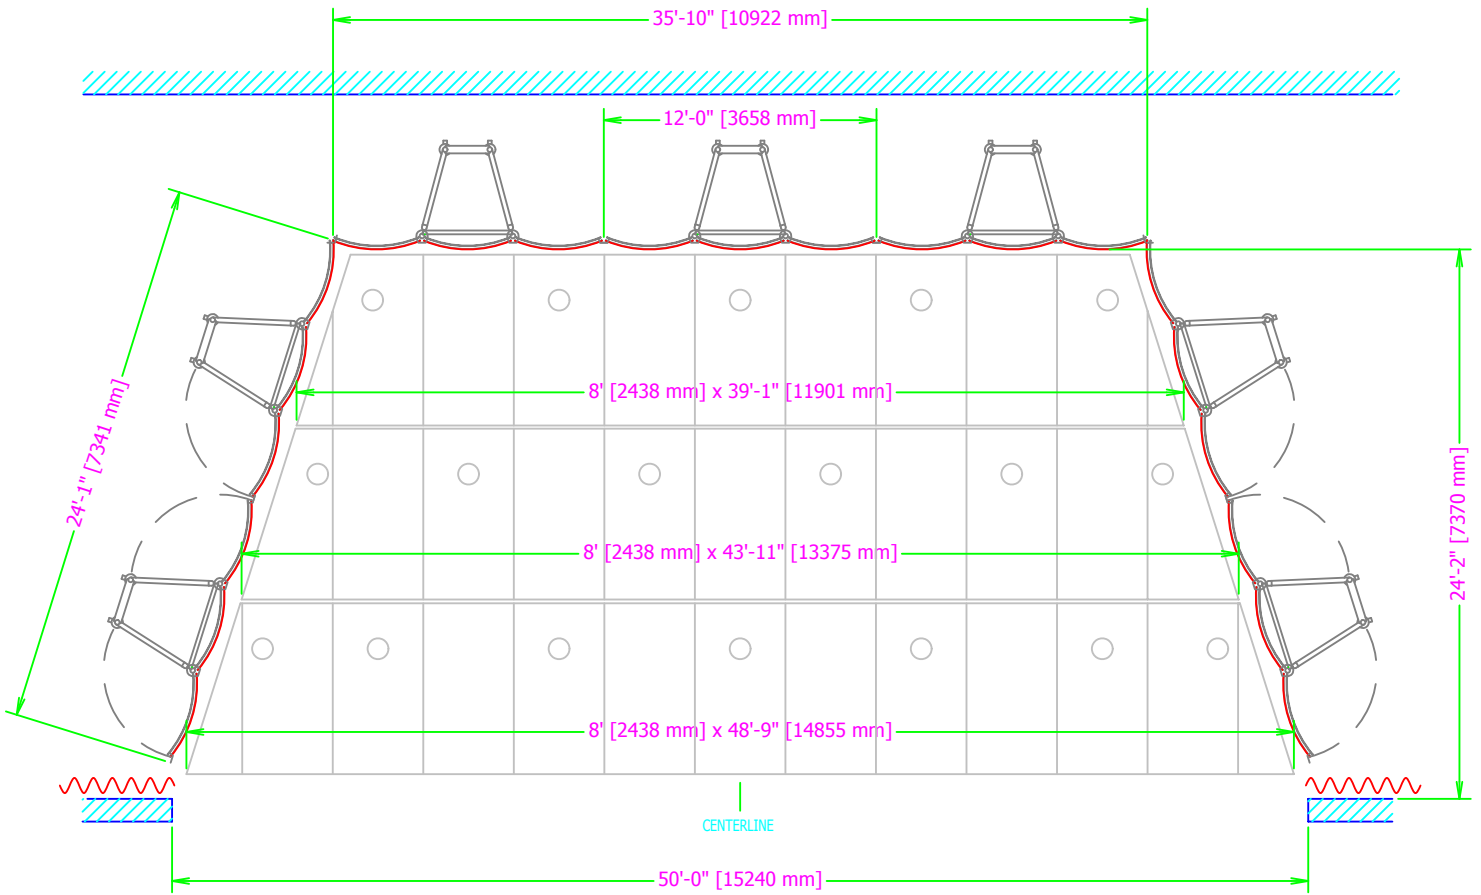

WENGER DIVA SHELL - PLAN VI

PLAN

SECTION THRU CENTERLINE

NOTE: RIGGING OR ELECTRICAL MODIFICATIONS ARE NOT INCLUDED. PANEL AND TRIM ARE PAINTED. WOOD VENEER AND PLASTIC LAMINATE FINISHES ARE AVAILABLE AT AN ADDITIONAL COST. PLEASE CALL YOUR WENGER REPRESENTATIVE FOR ASSISTANCE.